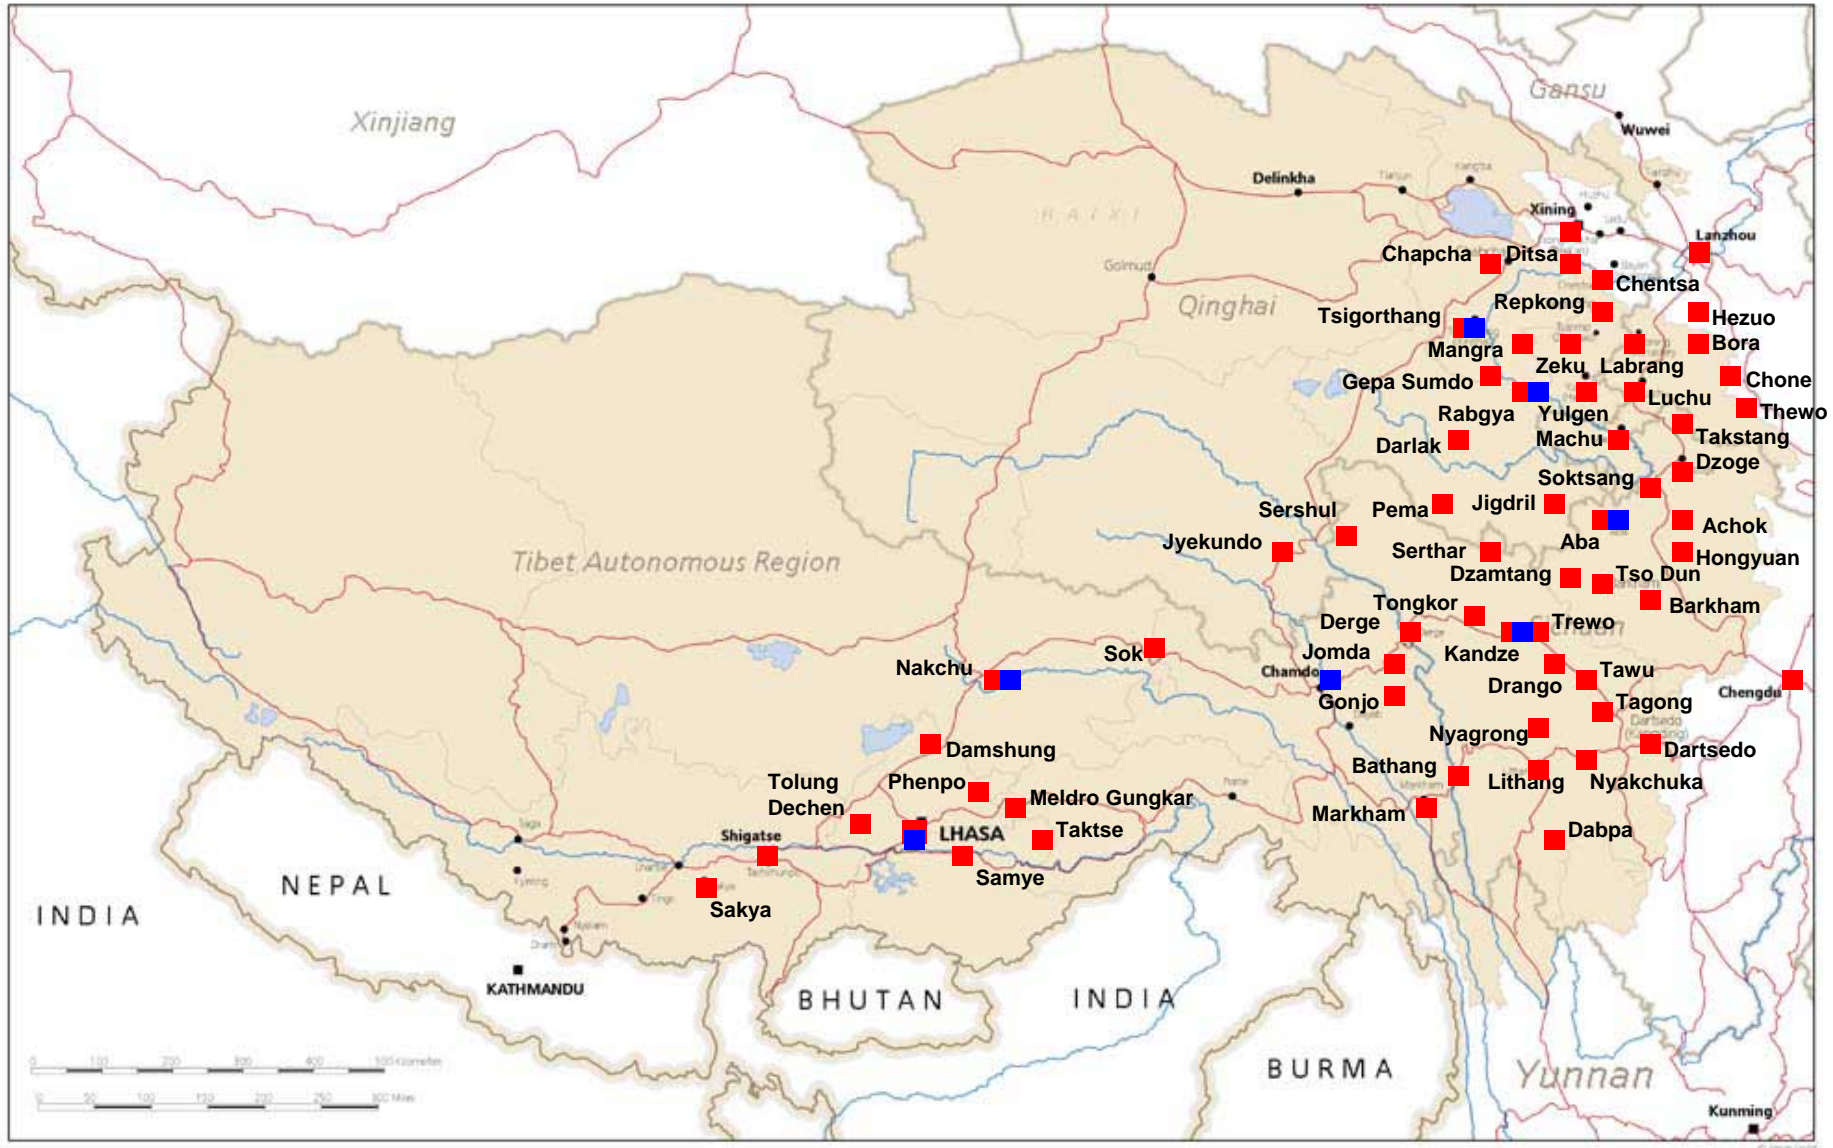

# Sites of Tibetan Demonstrations and Protests 2008-2009

Sites compiled from various sources where protests are reported to have taken place. ■ Spring 2008 ■ Jan-March 2009